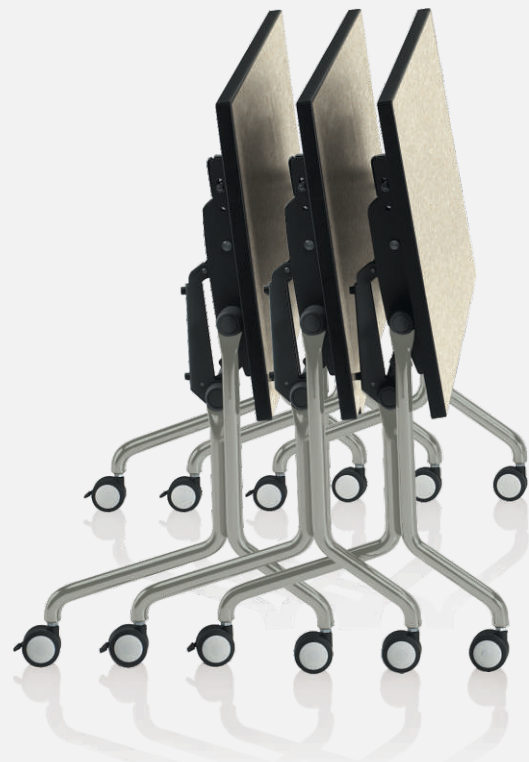

Hurry up!®

Tables

quick set-up | easy reconfiguration | simple storage

imago
transforming human spaces

The compact nesting ability of the **Hurry Up!** table is achieved through an innovative leg-within- leg design. Tables rest in a straight line, conserving space.

Hurry Up!® Tables

Hurry Up! tables put you on the fast track when it comes to setting up, reconfiguring and storing tables. When you have a table on casters that flips and nests, it just doesn't get much easier.

Hurry up can be offered with modesty panel

Modular Extensibility

Hurry up tables can be placed side-by-side to create extended configurations. Locking gangers fixed under the table adds stability to the configuration.

Option of glides for stability where mobility is not important.

The release mechanism allows user to flip the table with one motion.

Safety lock to prevent unintended flipping.

Lockable Castors

© 173447 enquiry@zandb.in