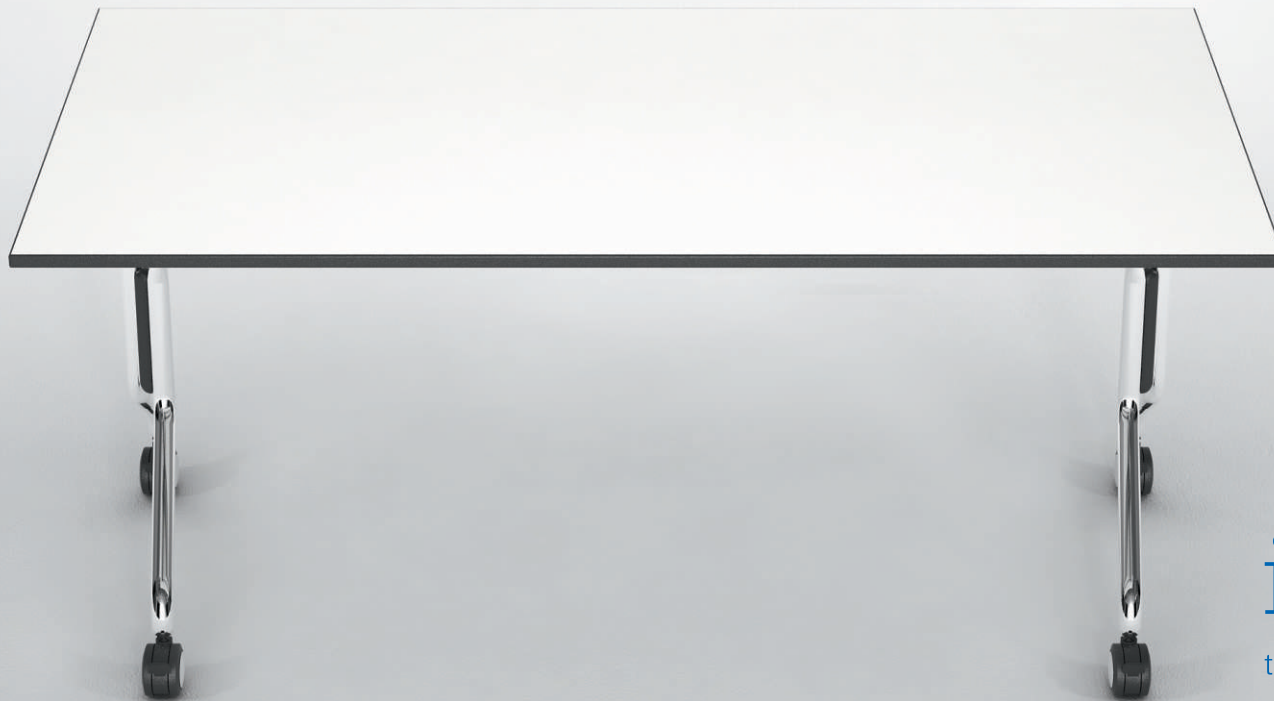

Hurry up!®

Tables

quick set-up | easy reconfiguration | simple storage

imago
transforming human spaces

The compact nesting ability of the **Hurry Up!** table is achieved through an innovative leg-within- leg design. Tables rest in a straight line, conserving space.

Hurry Up!® Tables

Hurry Up! tables put you on the fast track when it comes to setting up, reconfiguring and storing tables. When you have a table on casters that flips and nests, it just doesn't get much easier.

Hurry up can be offered with modesty panel

Modular Extensibility

Hurry up tables can be placed side-by-side to create extended configurations. Locking gangers fixed under the table adds stability to the configuration.

Option of glides for stability where mobility is not important.

The release mechanism allows user to flip the table with one motion.

Safety lock to prevent unintended flipping.

Lockable Castors

© 173447 enquiry@zandb.in